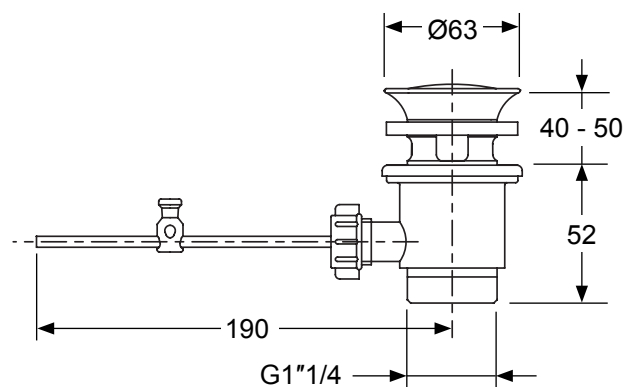

Cuff Single-Lever Monobloc Bidet Mixer

37045D

Product Description: Cuff single-lever monobloc basin mixer includes pop-up waste

Colour/Finish: Polished Chrome

Material: Brass Body

Minimum Pressure: 0.5 bar

Product Weight (kg): 1.8

Fixings Included: Yes

Guarantee (Years): 5

Additional Information: KOHLER® finishes resist corrosion and tarnishing, whilst solid brass construction ensures durability and reliability.

Dimensions (mm)

Flow Diagram