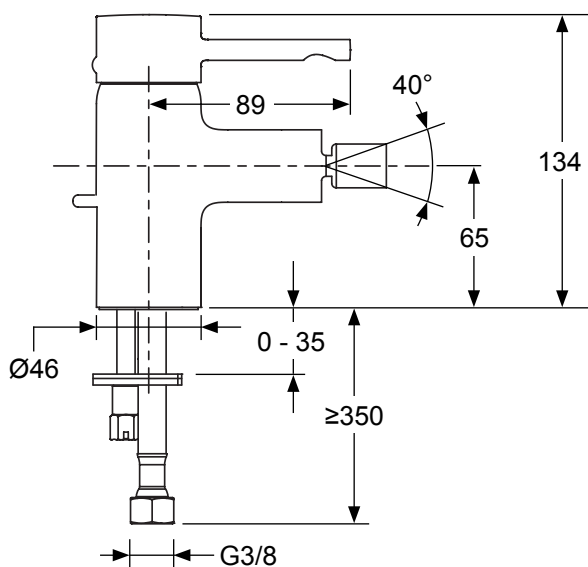

Cuff Single-Lever Monobloc Bidet Mixer

37045D

Product Description: Cuff single-lever monobloc basin mixer includes pop-up waste

Colour/Finish: Polished Chrome

Material: Brass Body

Minimum Pressure: 0.5 bar

Product Weight (kg): 1.8

Fixings Included: Yes

Guarantee (Years): 5

Additional Information: KOHLER® finishes resist corrosion and tarnishing, whilst solid brass construction ensures durability and reliability.

Dimensions (mm)

Flow Diagram